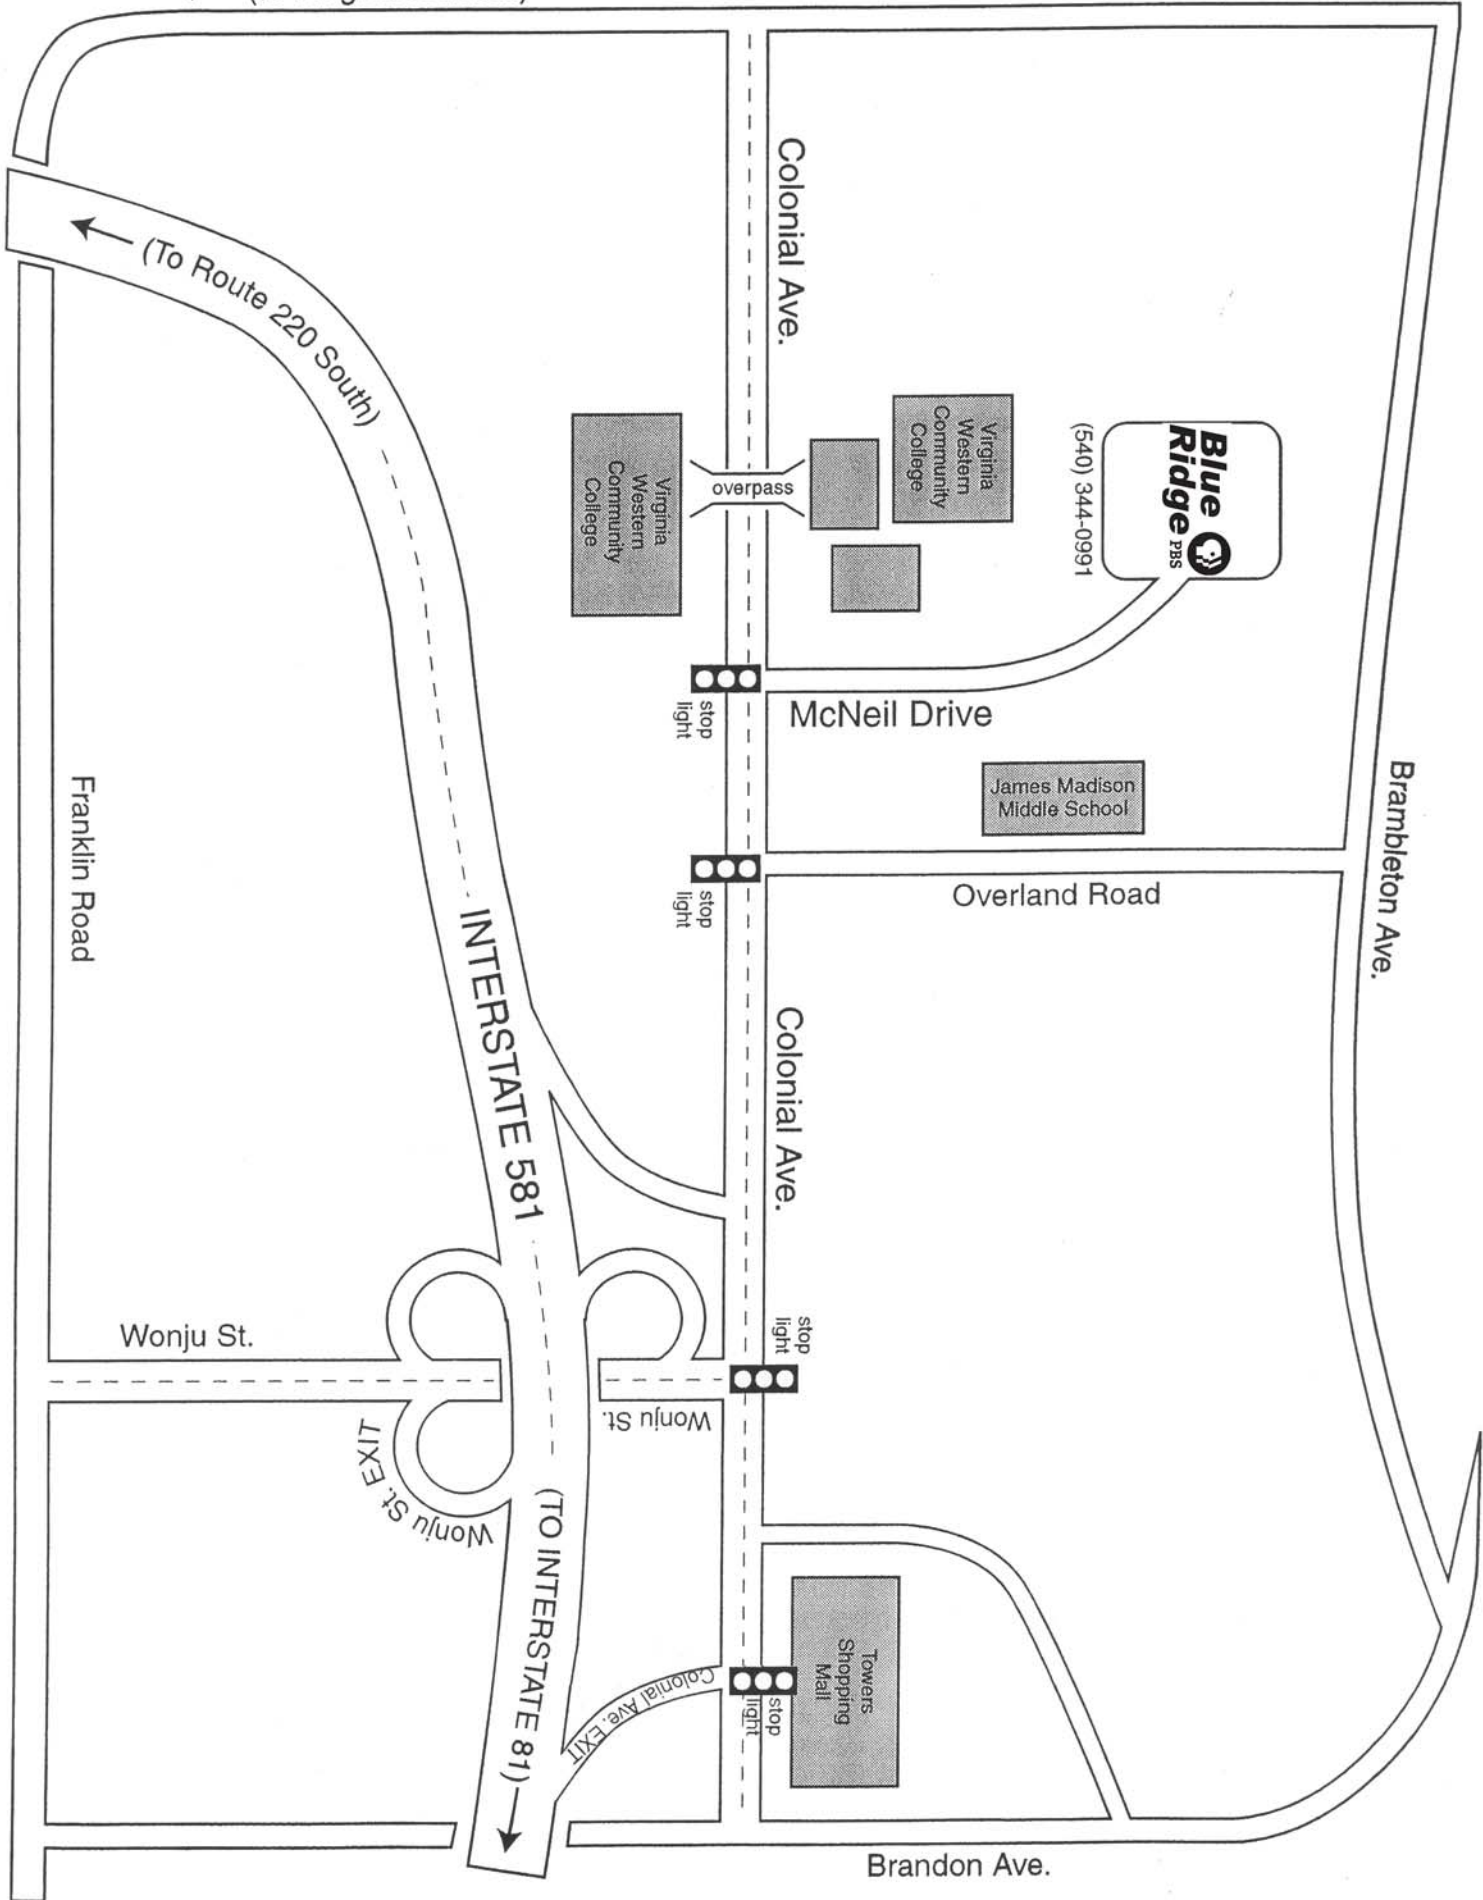

Interstate 81 South to Interstate 581 South (Left exit off of I-81)

Interstate 581 South the Colonial Avenue exit.

Left on Colonial Avenue and follow signs to Virginia Western Community College.

Right at stop light on McNeil Drive.

Right at stop light on McNeil Drive.

This is directly beside the Virginia Western Campus.

Follow McNeil Drive to end and enter parking lot.

FROM THE SOUTH: (US 221)

US 221 north (becomes Brambleton Avenue).

Pass Shenandoah Life Insurance building (on left).

Right at stop light on Overland Avenue.

James Madison Middle School is visible on right.

Right at stop light on Colonial Avenue.

Right at stop light on McNeil Drive.

This is directly beside the Virginia Western Campus.

Follow McNeil Drive to end and enter parking lot.

← (to Tanglewood Mall)

Rt. 419

(to salem) →

← (To Route 220 South)

INTERSTATE 581

(TO INTERSTATE 81) →